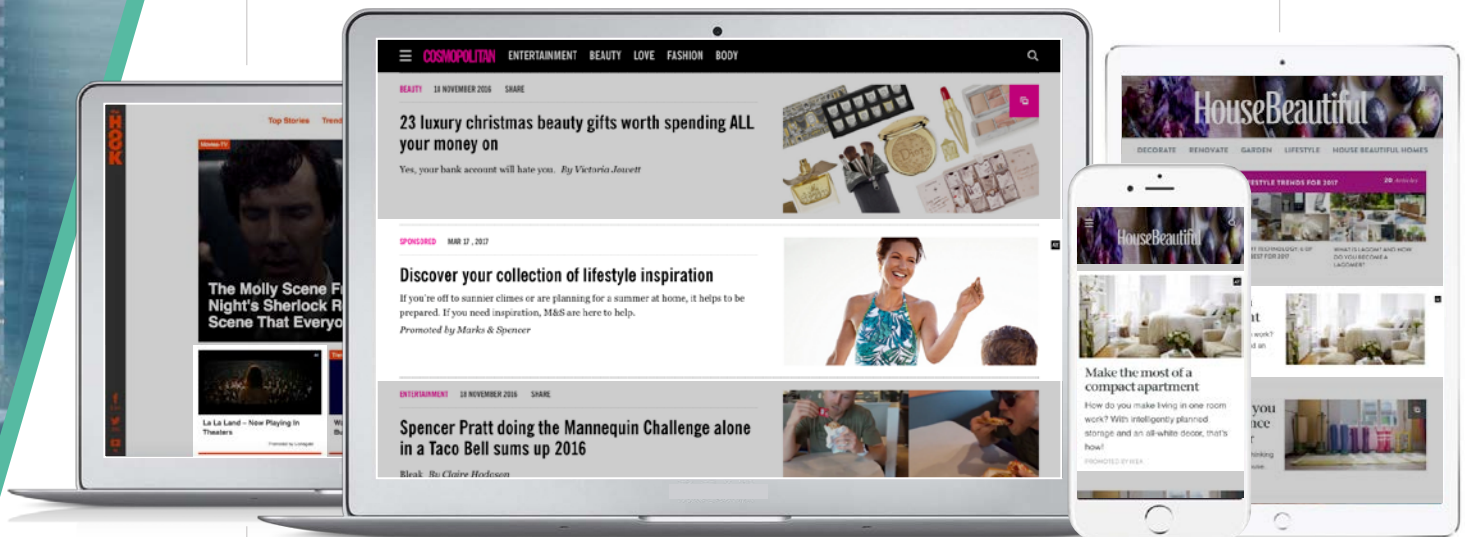

AD
YOU
LIKE.

Unleash the power of Native Advertising.

programmatic

Connect to the largest demand source for Native Advertising globally. We introduced the first in-house Open RTB 2.4 Supply Side Platform to Europe. We are the world's largest Native Advertising SSP. Get a clear overview of your campaigns and leverage the most clever tools for unique performance.

OUR FORMATS

NATIVE VIDEO

NATIVE TRAFFIC

NATIVE MOBILE